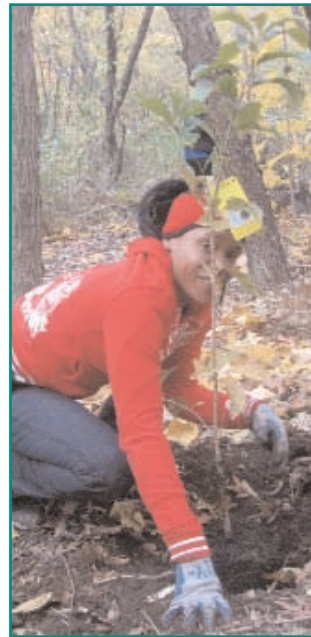

Volunteer planting 1 yr. old RPM trees from #3 pot.

THE RPM ADVANTAGE

◆ RPM Trees grow faster! 2-3x

The RPM patented process promotes greater basal diameter, shoot length and root volume, resulting in trees that reach maturity 2-3 times faster than bare root seedlings. This accelerated growth continues after out planting.

◆ RPM Trees Have Greater Survivability! >95%

Because of the consistent size and health of RPM trees, and the extraordinary development of their root systems, survival rates in difficult field conditions approach 95%.

◆ RPM Trees Produce Nuts, Seeds and Fruit Faster! 2-3x

RPM results in trees that demonstrate early nut, seed, and fruit production. Early nut production is critically important for natural regeneration as well as food for wildlife.

◆ RPM Trees Make Good Economic Sense!

RPM trees are cost effective and time-effective solutions for conservation/restoration projects.

“Our buyers received high quality native hardwood trees for planting while we fulfilled Audubon’s mission for actively promoting conservation, and we gained new members, donors and supporters for the organization”.

— Bill Hudson, Buffalo Audubon Society